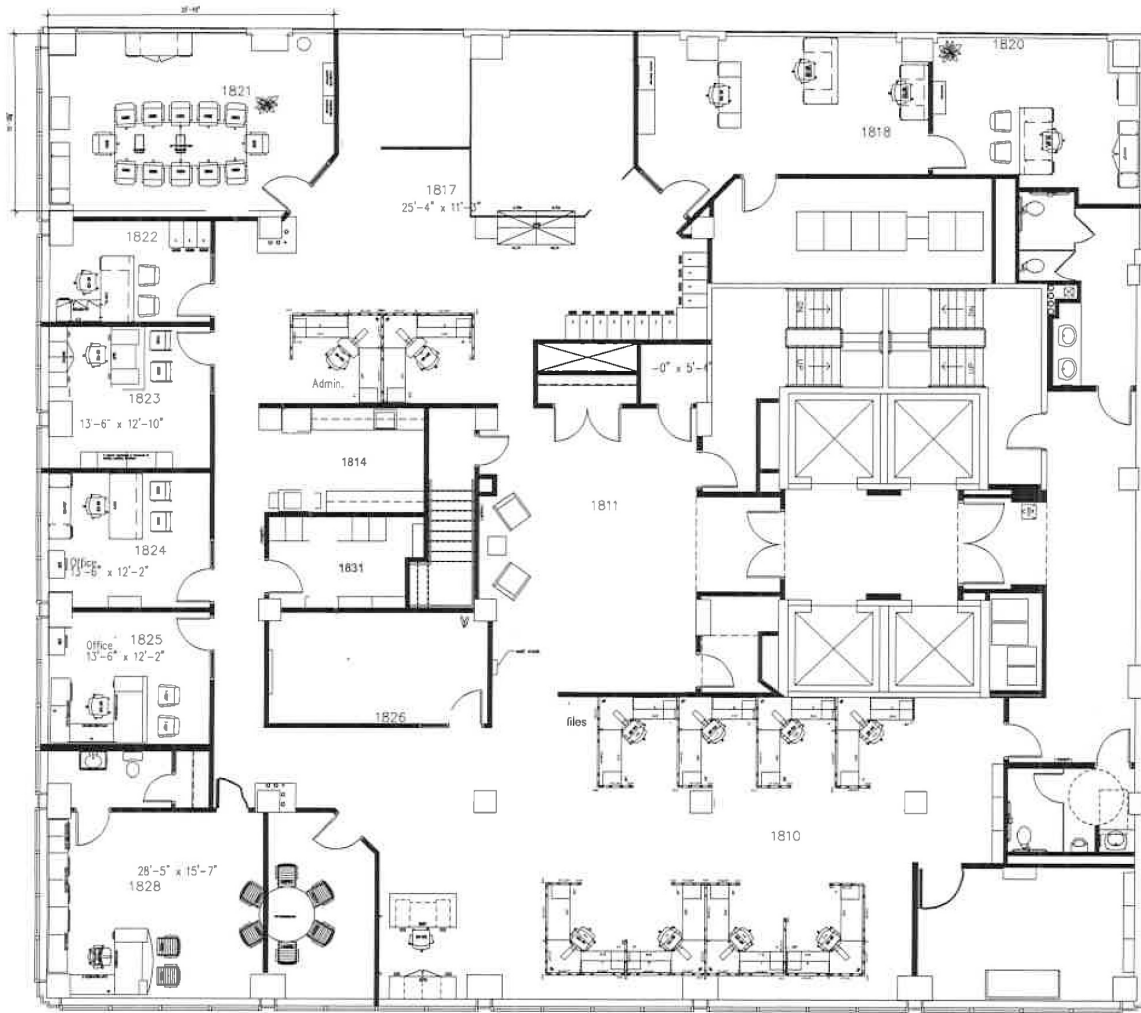

Contact us:

D. Scott Roth

Associate Real Estate Broker
scott@militello.com
C: 716-479-3853

or

Kelly Ann E. Green

Associate Real Estate Broker
kelly@militello.com
C: 716-861-8766