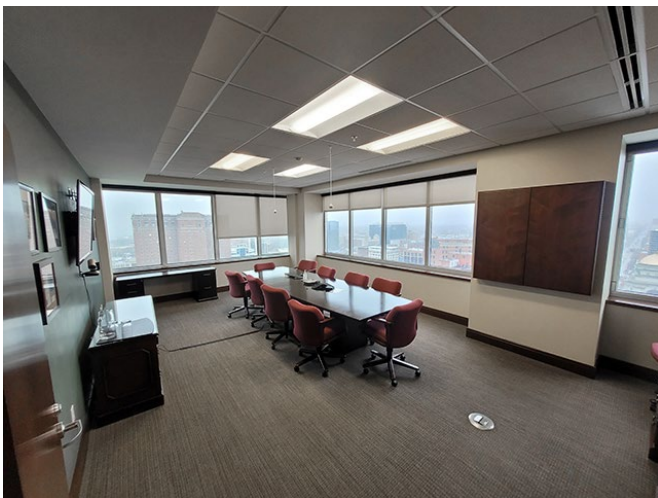

Contact us:

D. Scott Roth

Associate Real Estate Broker
scott@militello.com
C: 716-479-3853

or

Kelly Ann E. Green

Associate Real Estate Broker
kelly@militello.com
C: 716-861-8766